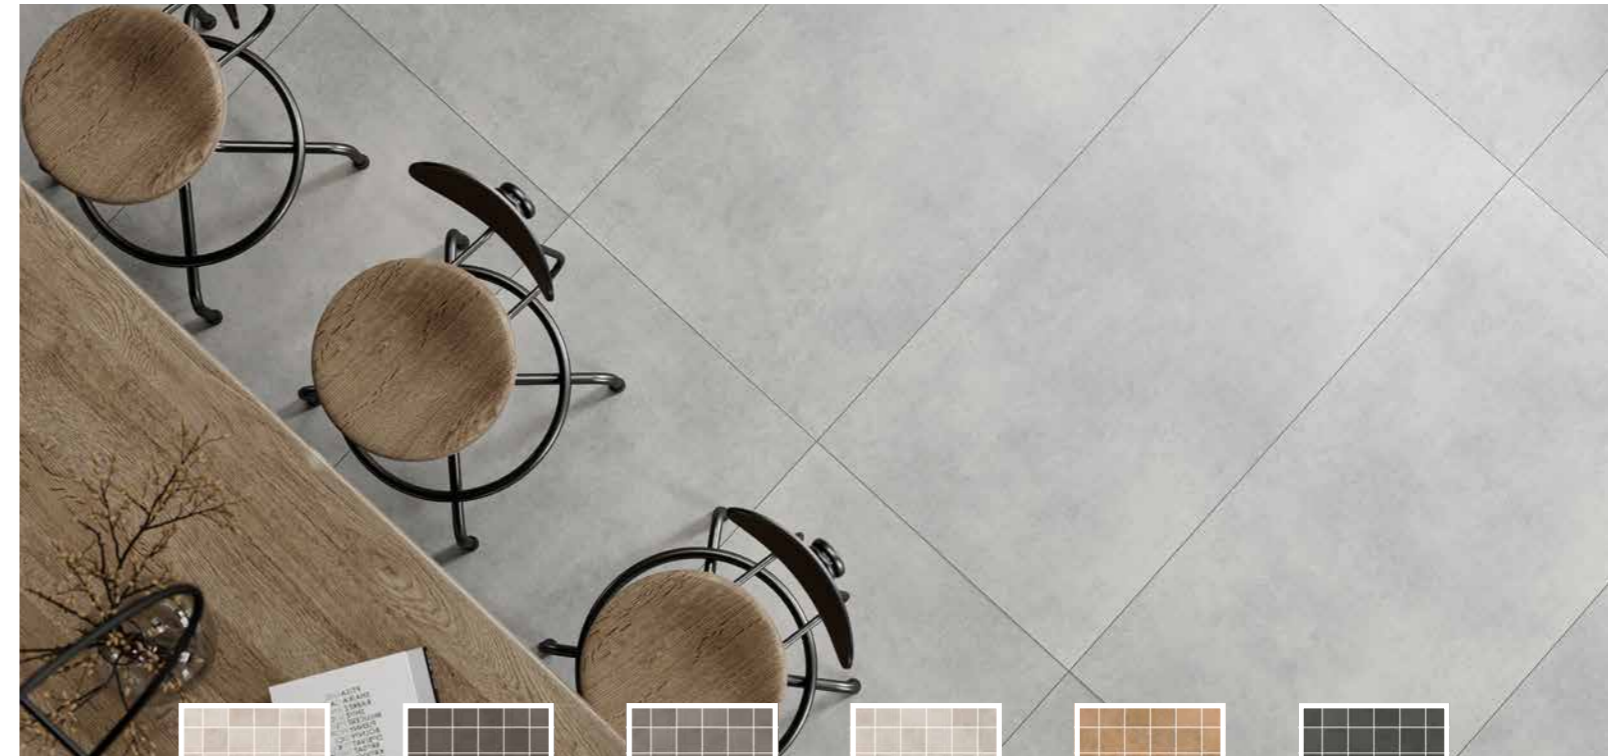

KERMOS | Project, 60×60×0,8

ART.-NR.	Format (cm)	Farbe/Bezeichnung	m² pro Palette	Eigenschaften
1247087	60×60	Cream matt rektifiziert	42,80	❄️ R10 B IV
1247088	60×60	Mud matt rektifiziert	42,80	❄️ R10 B IV
1247089	60×60	Grey matt rektifiziert	42,80	❄️ R10 B IV
1247090	60×60	Light grey matt rektifiziert	42,80	❄️ R10 B IV
1247102	60×60	Cotto matt rektifiziert	42,80	❄️ R10 B IV
1247103	60×60	Anthracite matt rektifiziert	42,80	❄️ R10 B IV

KERMOS | Project, 5×5×0,8 (30×30)

ART.-NR.	Format (cm)	Farbe/Bezeichnung	m² pro Palette	Eigenschaften
1247121	5×5 (30×30)	Mosaik: Cream matt rektifiziert	k. A.	❄️ R10 B IV
1247122	5×5 (30×30)	Mosaik: Mud matt rektifiziert	k. A.	❄️ R10 B IV
1247123	5×5 (30×30)	Mosaik: Grey matt rektifiziert	k. A.	❄️ R10 B IV
1247124	5×5 (30×30)	Mosaik: Light grey matt rektifiziert	k. A.	❄️ R10 B IV
1247125	5×5 (30×30)	Mosaik: Cotto matt rektifiziert	k. A.	❄️ R10 B IV
1247126	5×5 (30×30)	Mosaik: Anthracite matt rektifiziert	k. A.	❄️ R10 B IV

Auch im Format 60×120cm erhältlich.