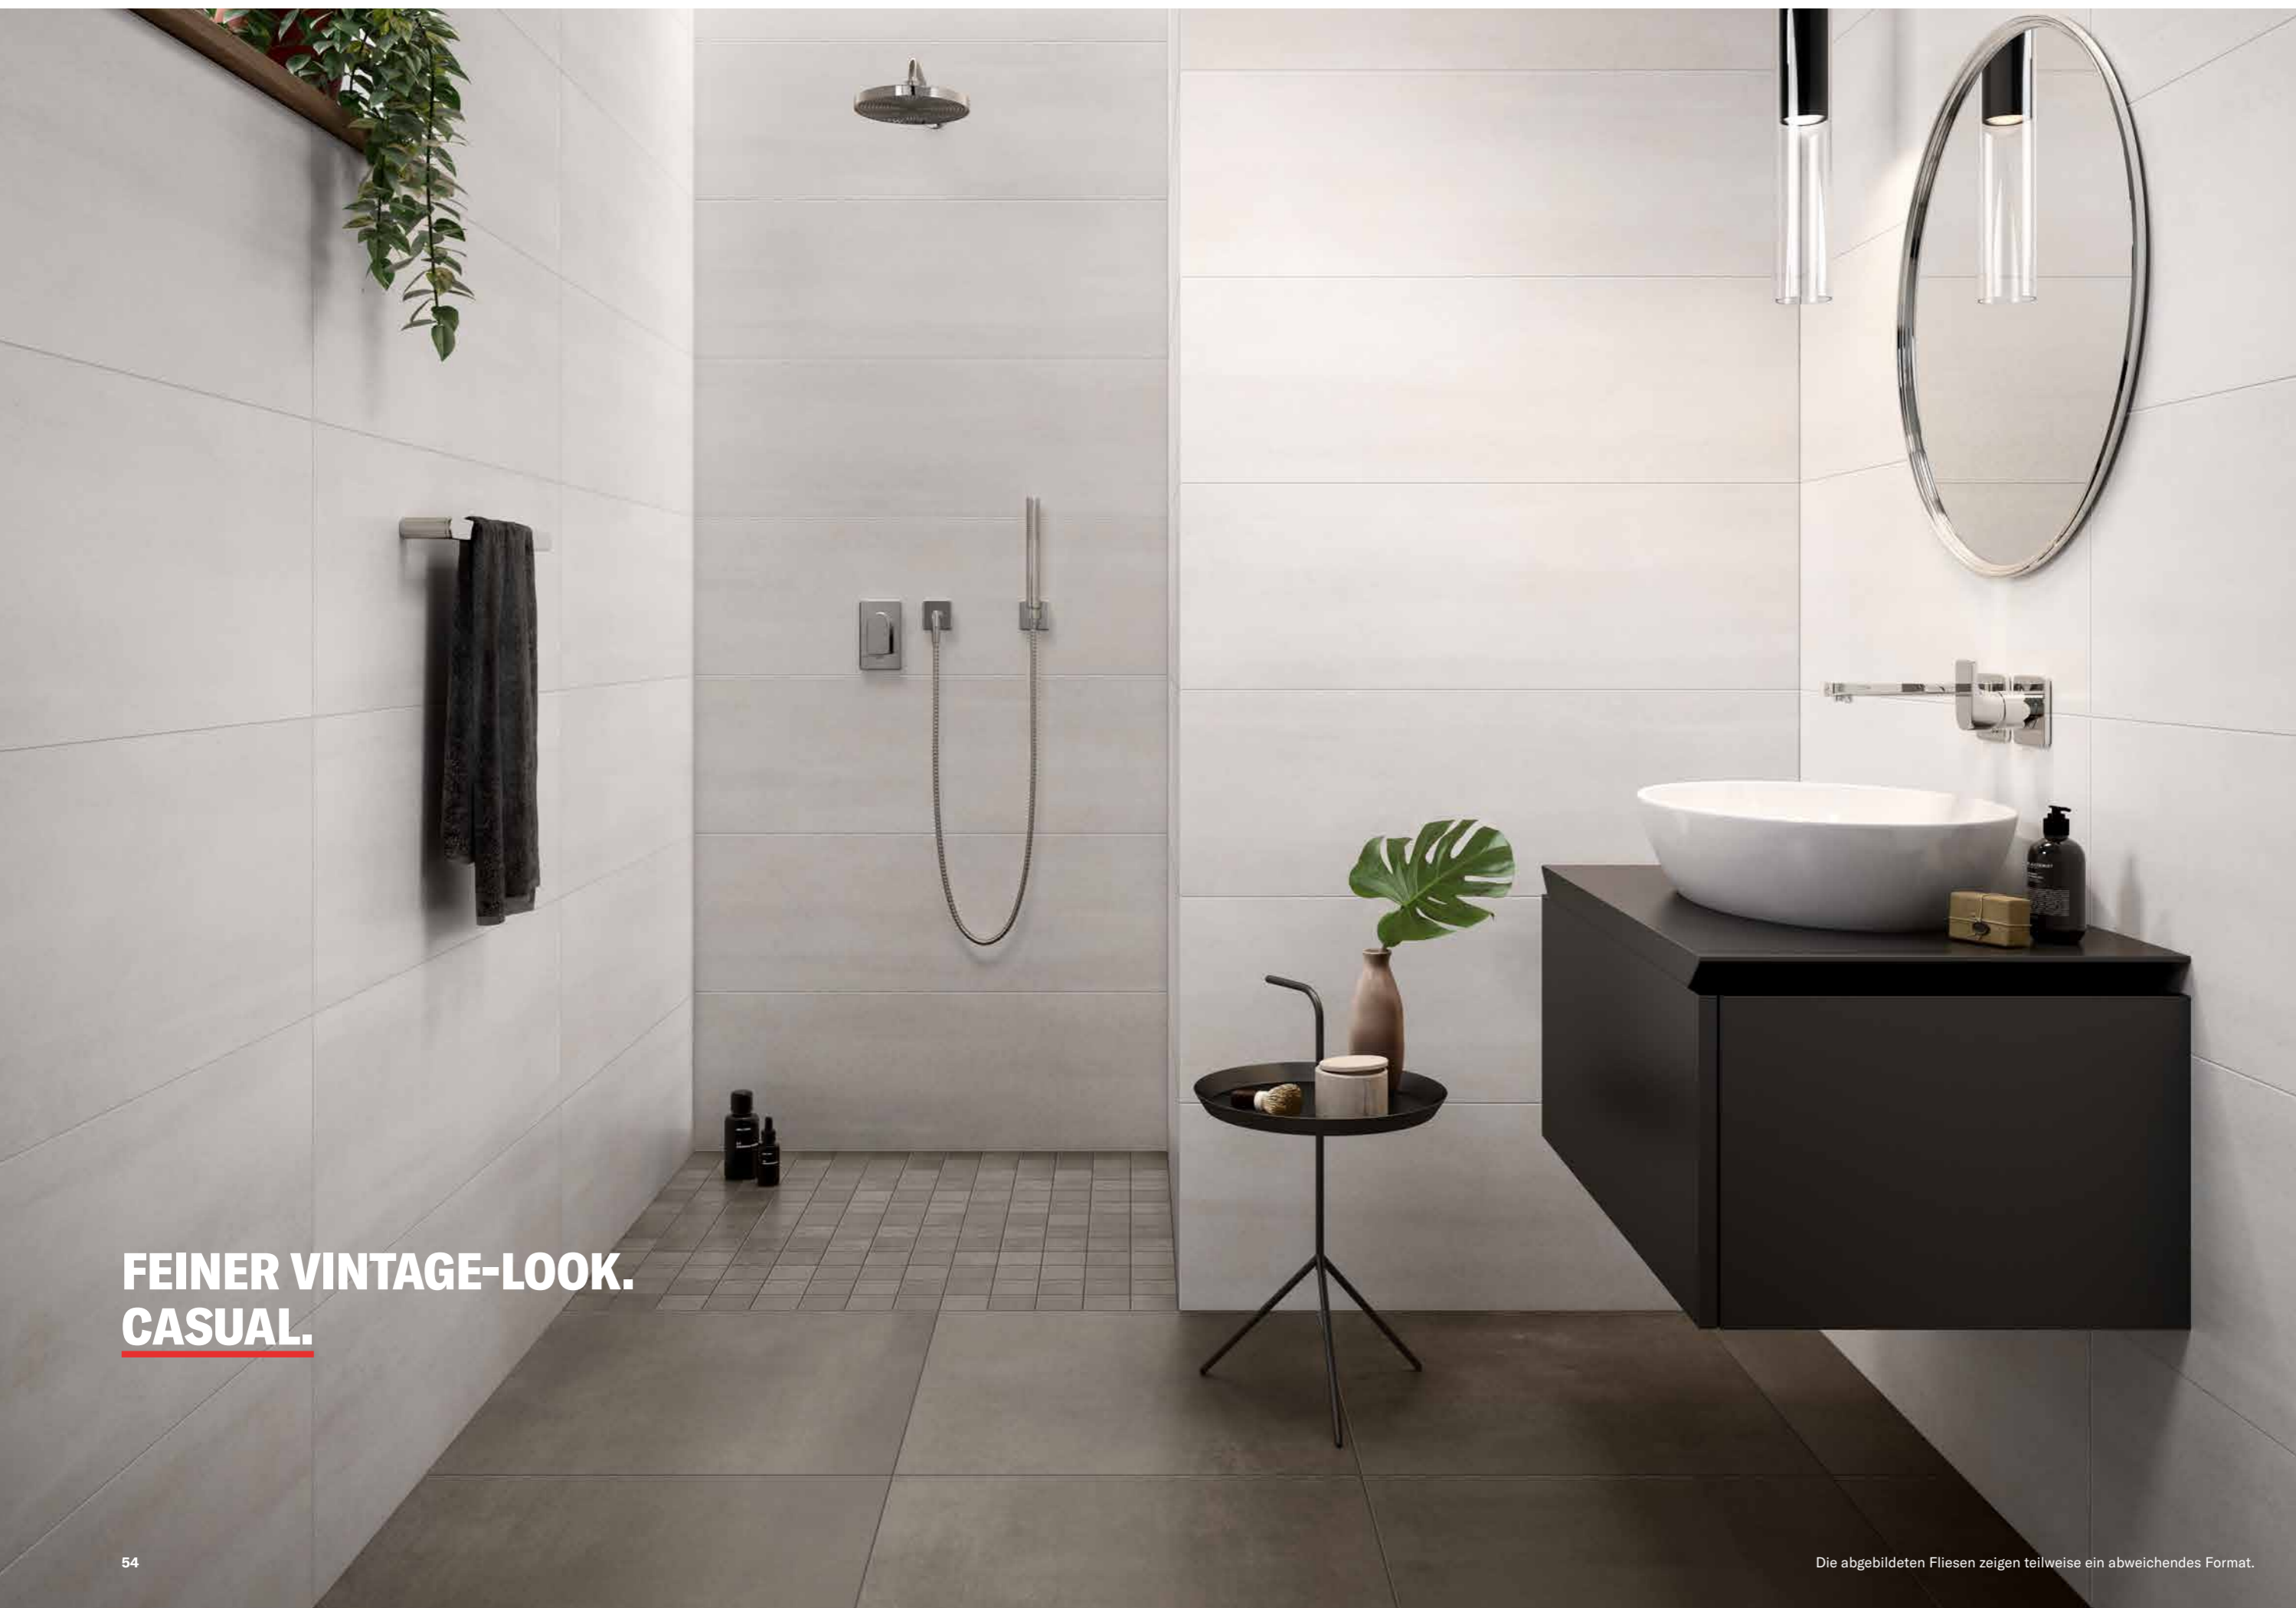

**FEINER VINTAGE-LOOK.
CASUAL.**